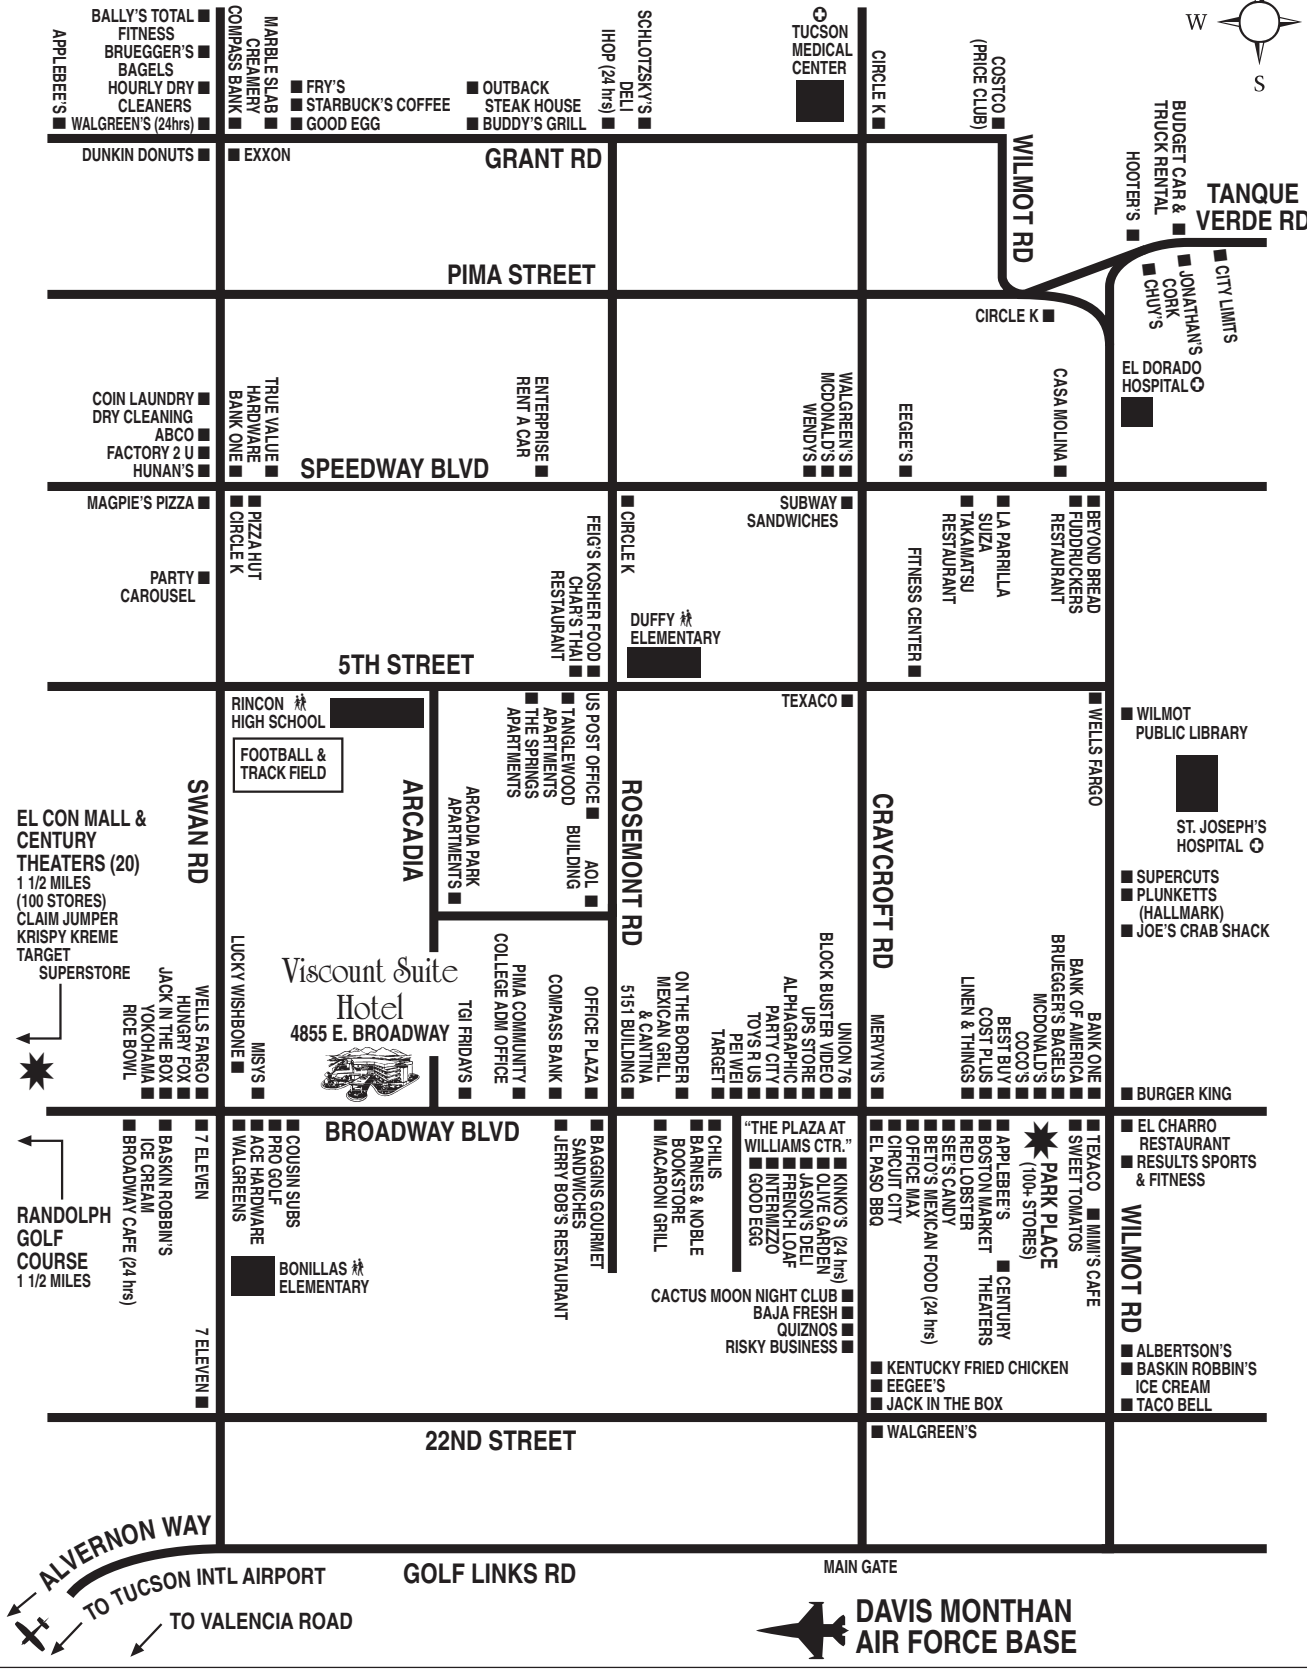

VISCOUNT SUITE HOTEL

The Place To Stay!

4855 E. BROADWAY • 520-745-6500

ALVERNON WAY
TO TUCSON INTL AIRPORT
TO VALENCIA ROAD

GOLF LINKS RD

MAIN GATE

DAVIS MONTHAN AIR FORCE BASE